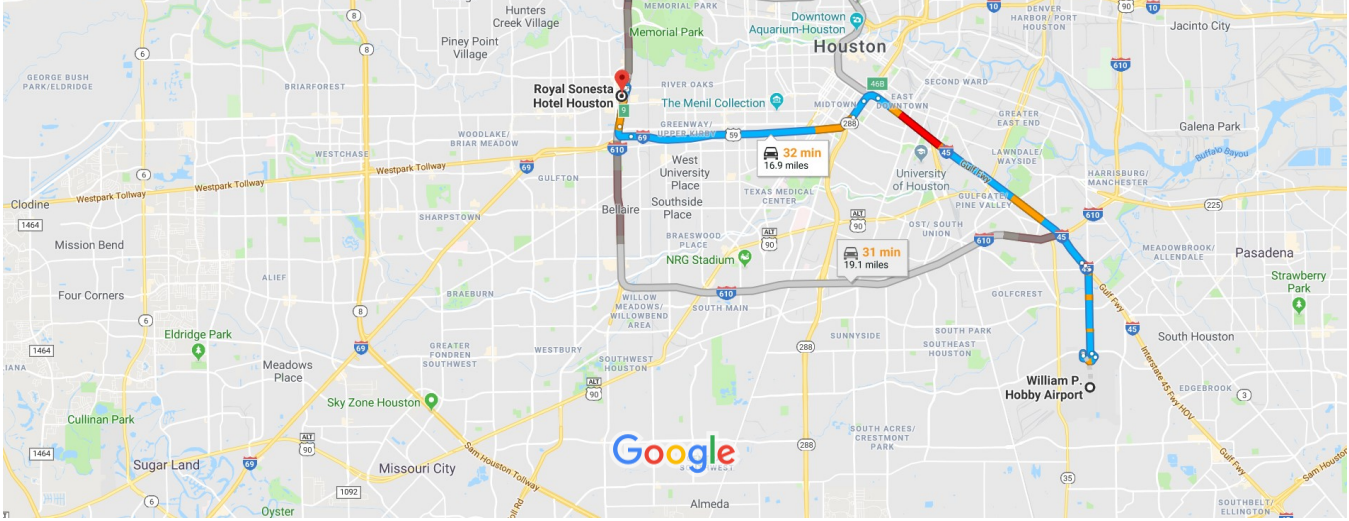

William P. Hobby Airport to Royal Sonesta Hotel Houston Drive 16.9 miles, 32 min

Map data ©2018 Google 2 mi

William P. Hobby Airport

7800 Airport Blvd, Houston, TX 77061

Get on I-45 N from Hobby Airport Loop and Broadway St

- ↑ 1. Head southwest on Hobby Airport Loop 11 min (2.8 mi)

- ↔ 2. Keep right to stay on Hobby Airport Loop 318 ft

- ↔ 3. Keep left to stay on Hobby Airport Loop 0.4 mi

- ↑ 4. Continue straight onto Broadway St 0.1 mi
i Pass by Popeyes Louisiana Kitchen (on the right in 1 mi) 2.0 mi

- ↔ 5. Use the middle lane to turn left onto Gulf Fwy 0.1 mi

- ⤴ 6. Use the left lane to take the ramp onto I-45 N 0.1 mi

Continue on I-45 N. Take I-69/US-59 S to West Loop S. Take exit 9 from I-610 N

16 min (13.7 mi)

-  7. Merge onto I-45 N 6.1 mi

-  8. Use the 2nd from the left lane to take exit 46B for TX-288 S toward Lake Jackson/Freeport/US-59 S/Victoria 0.4 mi

-  9. Continue onto State Hwy 288 S/TX-288 S 0.5 mi