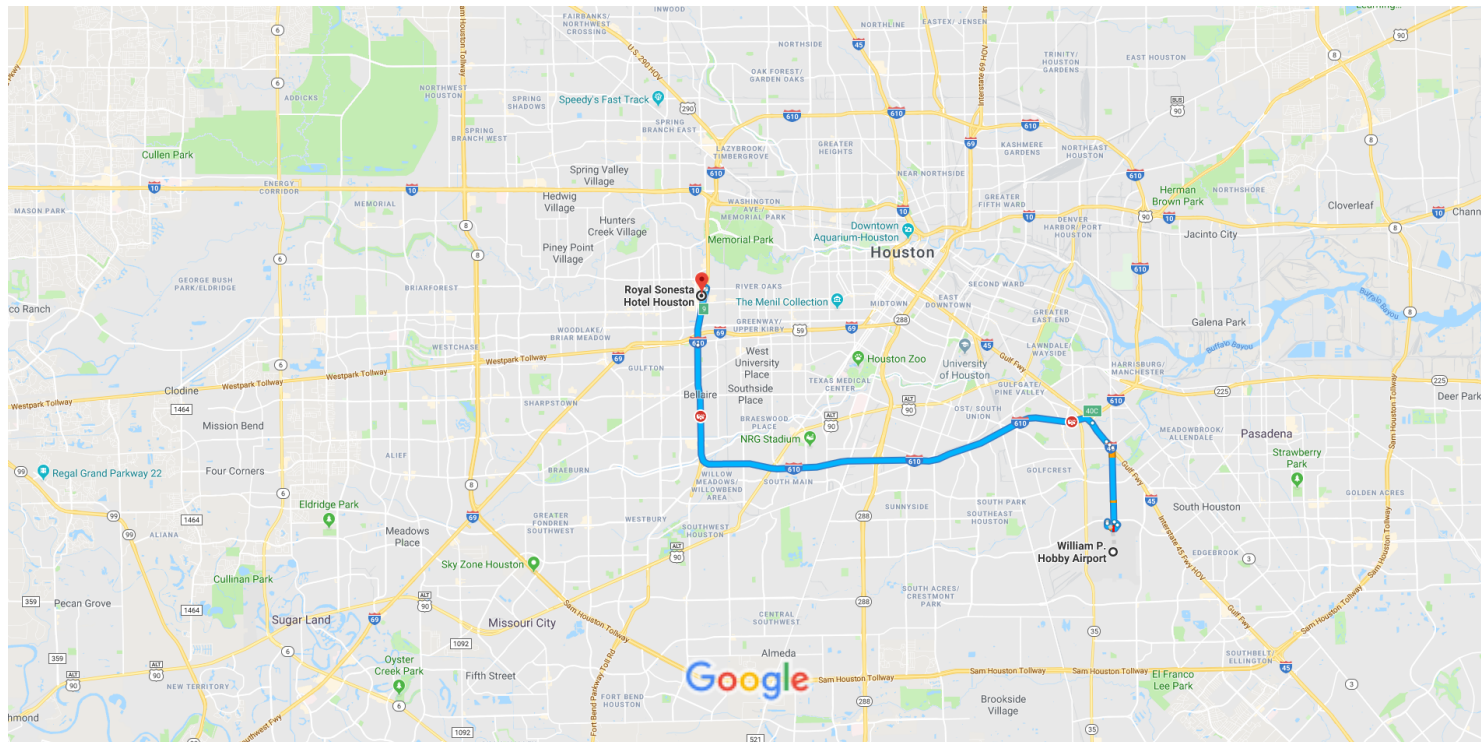

William P. Hobby Airport to Royal Sonesta Hotel Houston

Drive 19.1 miles, 29 min

Map data ©2018 Google 2 mi

William P. Hobby Airport

7800 Airport Blvd, Houston, TX 77061

Get on I-45 N from Hobby Airport Loop and Broadway St

- 11 min (2.8 mi)
- ↑ 1. Head southwest on Hobby Airport Loop
- 318 ft
- ➡ 2. Keep right to stay on Hobby Airport Loop
- 0.4 mi
- ↶ 3. Keep left to stay on Hobby Airport Loop
- 0.1 mi
- ↑ 4. Continue straight onto Broadway St
- 📍 Pass by Popeyes Louisiana Kitchen (on the right in 1 mi)
- 2.0 mi
- ↶ 5. Use the middle lane to turn left onto Gulf Fwy
- 0.1 mi
- ⤴ 6. Use the left lane to take the ramp onto I-45 N
- 0.1 mi

Follow I-610 W to West Loop S. Take exit 9 from I-610 N

- 16 min (15.9 mi)
- ⤴ 7. Merge onto I-45 N
- 0.6 mi

-  8. Use the left 2 lanes to take exit 40C to merge onto I-610 W 13.8 mi

-  9. Continue straight onto I-610 N 1.3 mi

- 0.2 mi

Royal Sonesta Hotel Houston

2222 West Loop S, Houston, TX 77027

These directions are for planning purposes only. You may find that construction projects, traffic, weather, or other events may cause conditions to differ from the map results, and you should plan your route accordingly. You must obey all signs or notices regarding your route.