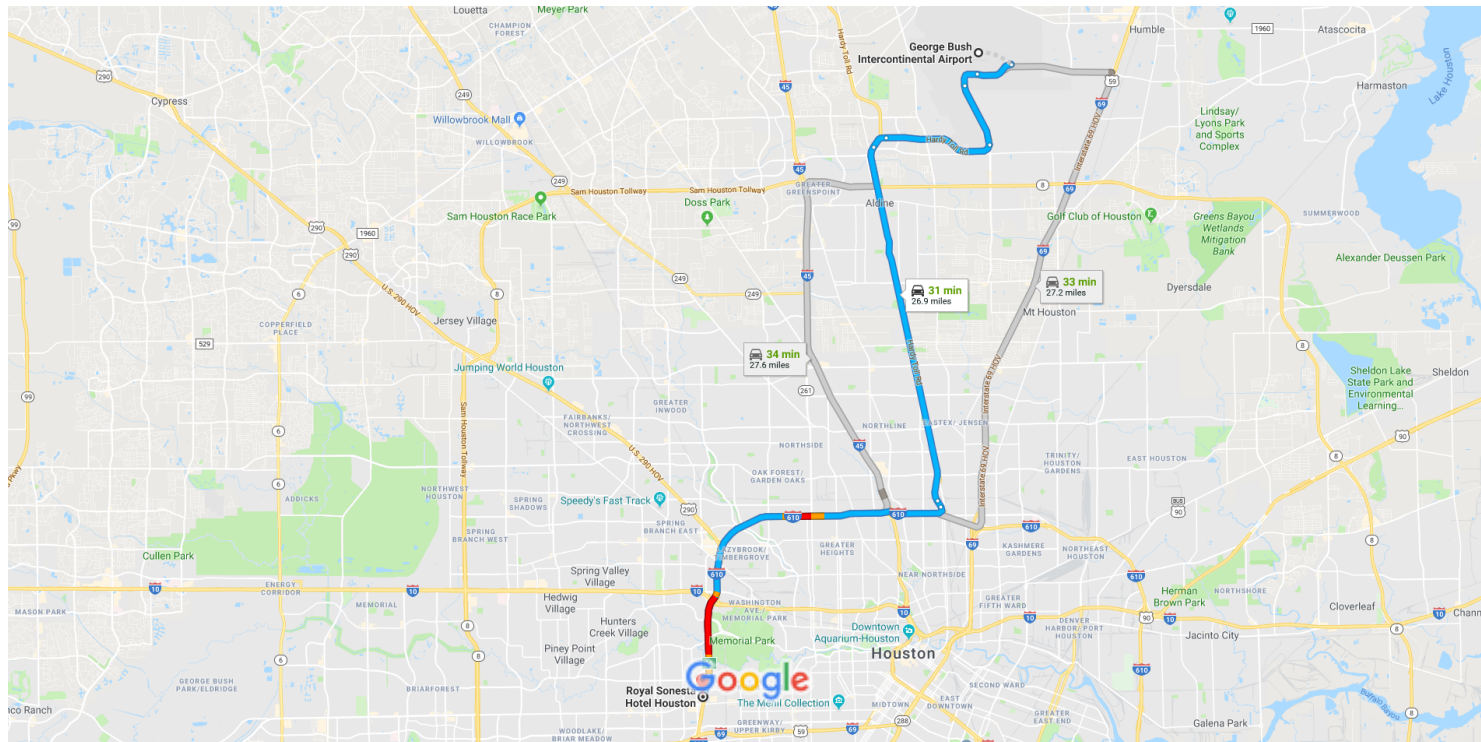

George Bush Intercontinental Airport to Royal Sonesta Hotel Houston

Drive 26.9 miles, 31 min

Map data ©2018 Google 2 mi

George Bush Intercontinental Airport

2800 N Terminal Rd, Houston, TX 77032

Continue to Hardy Toll Rd

- 4 min (3.3 mi)
- ↑ 1. Head west on Jetero Blvd/Will Clayton Pkwy
- 1.0 mi
- ⤴ 2. Use the left 2 lanes to take the ramp to I-45/Texas 8 Beltway
- 0.6 mi
- ⤴ 3. Merge onto John F Kennedy Blvd
- 1.7 mi

Continue on Hardy Toll Rd. Take I-610 W to West Loop S. Take exit 9A from I-610 W

- 23 min (23.1 mi)
- ➡ 4. Keep right to continue on Hardy Toll Rd
⚠ Toll road
- 2.9 mi
- ⤴ 5. Use the left lane to take the exit toward Downtown/Texas 8 Beltway/I-45
⚠ Toll road
- 0.5 mi
- ⤴ 6. Merge onto Hardy Toll Rd
⚠ Partial toll road
- 9.6 mi

-  7. Use the right lane to stay on Hardy Toll Rd 0.2 mi

-  8. Take the exit onto I-610 W 9.8 mi

-  9. Take exit 9A toward San Felipe Rd 0.2 mi

Drive to West Loop S

-  10. Merge onto West Loop S 2 min (0.4 mi)